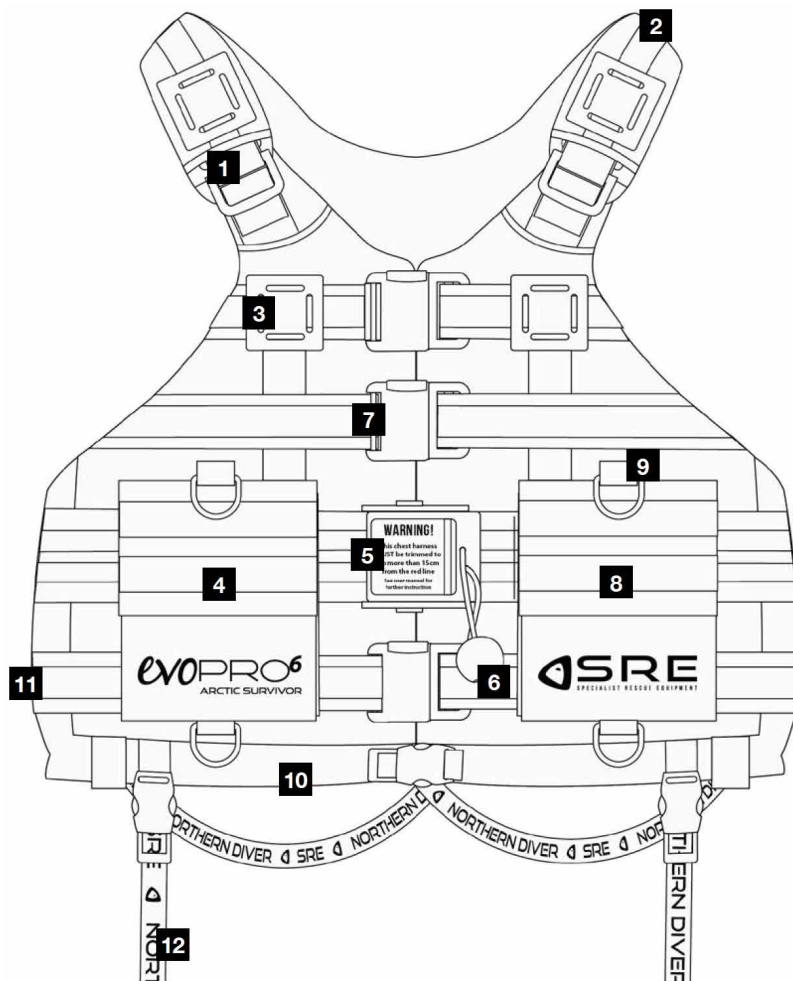

Chest: up to 106cm (42")
Weight: 76kg (167.5lbs)
Newtons: >100N

LARGE

Chest: up to 116cm (46")
Weight: 95kg (209.4lbs)
Newtons: 110N

XL

Chest: up to 142cm (56")
Weight: 115kg (253.5lbs)
Newtons: >120N

APPLICATION SPECIFIC PFD

Swift Water Rescue

EVO PRO 6

PARTS BREAKDOWN

FRONT VIEW

- 01. Adjustable shoulder straps**
 - > 38mm nylon webbing
 - > 38mm ladder lock slide buckle
 - > Stainless steel slide adjust buckle
 - > Shoulder strap pouch
- 02. Reflexite® prismatic banding**
- 03. 4-way lash tabs (5)**
 - > Size: 55x55mm
- 04. Right pocket (Velcro close)**
 - > 25mm D-Buckles
 - > 5mm drainage eyelet
- 05. Quick release chest harness**
 - > 50mm nylon webbing
 - > 50mm quick release buckle
 - > Stainless steel adjusting slide buckle
- 06. Easy pull toggle**
 - > 32mm parrell bead 4.0mm pull cord
- 07. Quick release belts (3)**
 - > 38mm ladder lock buckle
 - > Belt nylon webbing
- 08. Left pocket (Velcro close)**
 - > 25mm D-Buckles
 - > 5mm drainage eyelet
 - > Retractable lanyard
 - > SOS Pea-less Emergency Whistle
- 09. 25mm D-buckles (6)**
- 10. Anti-slip waist band**
- 11. Side adjustment buckles**
- 12. 25mm removable crotch straps**

BACK VIEW

- 01. Adjustable shoulder straps**
- 02. Reflexite® prismatic banding**
- 03. 4-way lash tabs (5)**
- 04. Removable encapsulated panel (S)**
 - > Size: 150 x 50mm
 - > Can be customised upon request
- 05. 50mm quick release chest harness**
- 06. 38mm quick release belts (3)**
- 07. Cowtail**
 - > 50mm stainless steel O-ring
 - > Reinforced stitching
- 08. Dual lock carabiner**
- 09. Removable encapsulated panel (L)**
 - > Size: 300 x 100mm
 - > Can be customised upon request
- 10. Anti-slip waist band**
- 11. 38mm side adjustment buckles**
- 12. 25mm removable crotch straps**

EVO PRO 6

PARTS BREAKDOWN

INTERNAL POCKETS

LEFT POCKET : VELCRO CLOSURE

RIGHT POCKET : VELCRO CLOSURE

REMOVABLE CHEST HARNESS

QUICK RELEASE BUCKLES

50MM 4-WAY LASH TABS