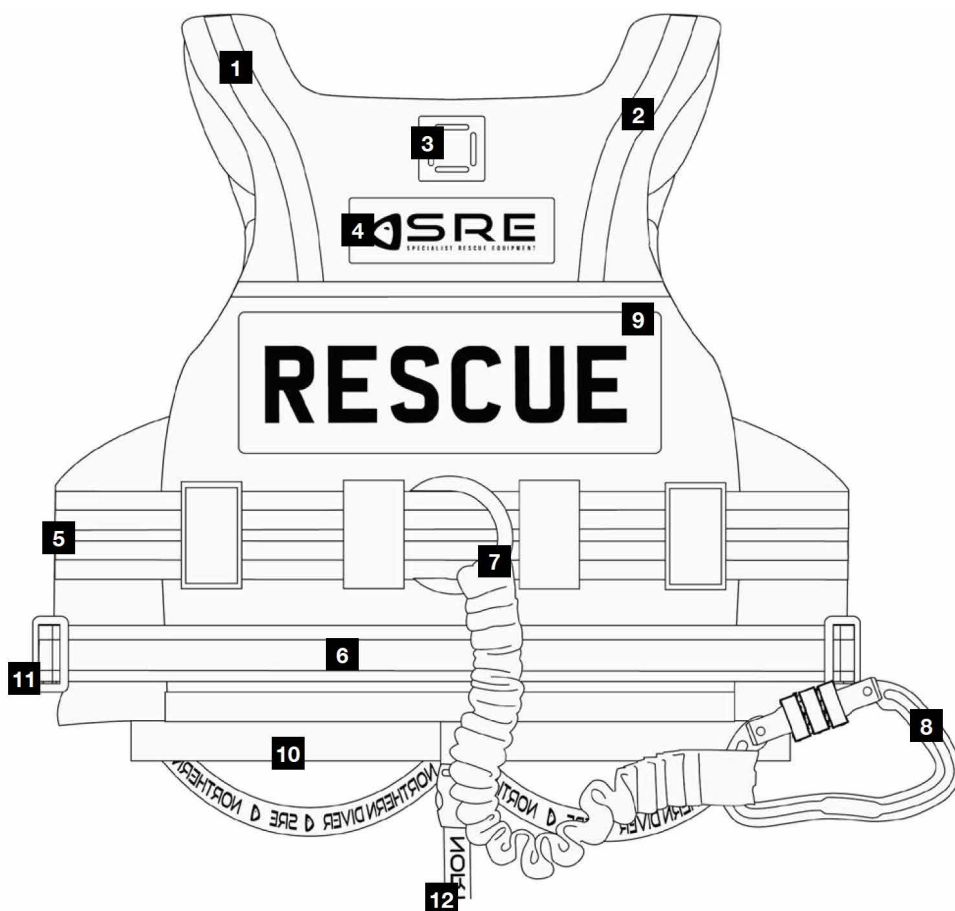

ARCTIC SURVIVOR EVO PRO 6 RESCUE PFD

PFD can be used in all river, lake and ocean environments including aerated moving water, flood waters and surf. Using a personal flotation device (PFD) helps reduce the risk for workers who fall into water or who have to evacuate their vessel in an emergency.

Swift Water Rescue

EVO PRO 6

PARTS BREAKDOWN

FRONT VIEW

- 01. Adjustable shoulder straps**
 - > 38mm nylon webbing
 - > 38mm ladder lock slide buckle
 - > Stainless steel slide adjust buckle
 - > Shoulder strap pouch
- 02. Reflexite® prismatic banding**
- 03. 4-way lash tabs (5)**
 - > Size: 55x55mm
- 04. Right pocket (Velcro close)**
 - > 25mm D-Buckles
 - > 5mm drainage eyelet
- 05. Quick release chest harness**
 - > 50mm nylon webbing
 - > 50mm quick release buckle
 - > Stainless steel adjusting slide buckle
- 06. Easy pull toggle**
 - > 32mm parrell bead 4.0mm pull cord
- 07. Quick release belts (3)**
 - > 38mm ladder lock buckle
 - > Belt nylon webbing
- 08. Left pocket (Velcro close)**
 - > 25mm D-Buckles
 - > 5mm drainage eyelet
 - > Retractable lanyard
 - > SOS Pea-less Emergency Whistle
- 09. 25mm D-buckles (6)**
- 10. Anti-slip waist band**
- 11. Side adjustment buckles**
- 12. 25mm removable crotch straps**

EVO PRO 6

PARTS BREAKDOWN

INTERNAL POCKETS

LEFT POCKET : VELCRO CLOSURE

RIGHT POCKET : VELCRO CLOSURE

REMOVABLE CHEST HARNESS

QUICK RELEASE BUCKLES

50MM 4-WAY LASH TABS