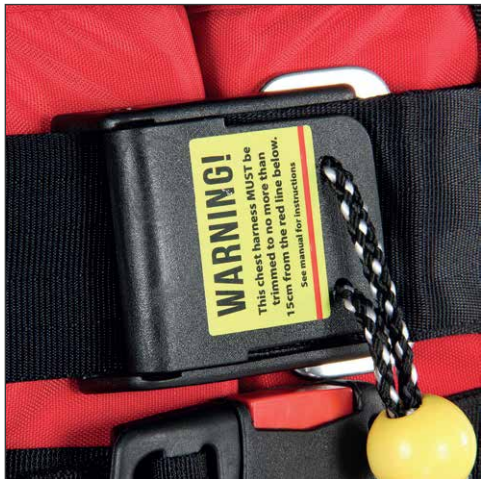

ARCTIC SURVIVOR EVO PRO 6 RESCUE PFD

PFD can be used in all river, lake and ocean environments including aerated moving water, flood waters and surf. Using a personal flotation device (PFD) helps reduce the risk for workers who fall into water or who have to evacuate their vessel in an emergency.

Swift Water Rescue

EVO PRO 6

PARTS BREAKDOWN

FRONT VIEW

- 01. Adjustable shoulder straps**
 - > 38mm nylon webbing
 - > 38mm ladder lock slide buckle
 - > Stainless steel slide adjust buckle
 - > Shoulder strap pouch
- 02. Reflexite® prismatic banding**
- 03. 4-way lash tabs (5)**
 - > Size: 55x55mm
- 04. Right pocket (Velcro close)**
 - > 25mm D-Buckles
 - > 5mm drainage eyelet
- 05. Quick release chest harness**
 - > 50mm nylon webbing
 - > 50mm quick release buckle
 - > Stainless steel adjusting slide buckle
- 06. Easy pull toggle**
 - > 32mm parrell bead 4.0mm pull cord
- 07. Quick release belts (3)**
 - > 38mm ladder lock buckle
 - > Belt nylon webbing
- 08. Left pocket (Velcro close)**
 - > 25mm D-Buckles
 - > 5mm drainage eyelet
 - > Retractable lanyard
 - > SOS Pea-less Emergency Whistle
- 09. 25mm D-buckles (6)**
- 10. Anti-slip waist band**
- 11. Side adjustment buckles**
- 12. 25mm removable crotch straps**

EVO PRO 6

PARTS BREAKDOWN

INTERNAL POCKETS

LEFT POCKET : VELCRO CLOSURE

RIGHT POCKET : VELCRO CLOSURE

REMOVABLE CHEST HARNESS

QUICK RELEASE BUCKLES

50MM 4-WAY LASH TABS

COWTAIL AND CARABINER

ANTI SLIP WAIST BAND

DRAWSTRING STORAGE BAG